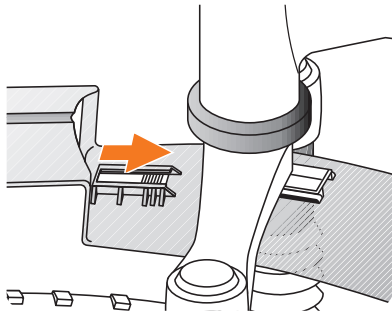

SLIDE-ON FEATURE

SLIDE-OFF FEATURE

- 1A: 31-35 mm
- 1B: 27-31 mm
- 1C: 23-27 mm
- 1D: 19-23 mm
- 1E: 15-19 mm

Max. tyre size
26" x 2,5 | 60 x 559

ATTENTION

Mind the minimum distance between tyre at full spring travel!

EN. SHOCKBOARD

Fits almost all seat posts (max 38 mm). The angle is individually adjustable.