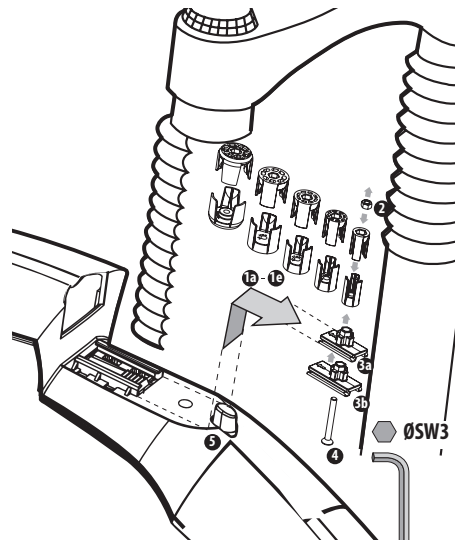

SLIDE-ON FEATURE

SLIDE-OFF FEATURE

- 1A: 31-35 mm
- 1B: 27-31 mm
- 1C: 23-27 mm
- 1D: 19-23 mm
- 1E: 15-19 mm

Max. tyre size
26" x 2,5 | 60 x 559

ATTENTION

Mind the minimum distance between tyre at full spring travel!

LIEFERUMFANG · SUPPLIED WITH:

- Konus · cone diameter 1 → 15 - 19 mm
- Konus · cone diameter 2 → 19 - 23 mm
- Konus · cone diameter 3 → 23 - 27 mm
- Konus · cone diameter 4 → 27 - 31 mm
- Konus · cone diameter 5 → 31 - 35 mm

EN. SHOCKBOARD

Fits almost all seat posts (max 38 mm). The angle is individually adjustable.