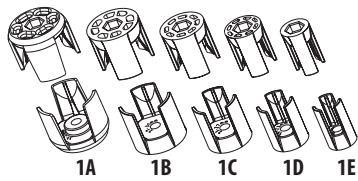

SLIDE-ON FEATURE

SLIDE-OFF FEATURE

- 1A: 31-35 mm
- 1B: 27-31 mm
- 1C: 23-27 mm
- 1D: 19-23 mm
- 1E: 15-19 mm

Max. tyre size
26" x 2,5 | 60 x 559

ATTENTION

Mind the minimum distance between tyre at full spring travel!

LIEFERUMFANG · SUPPLIED WITH:

- Konus · cone diameter 1 → 15 - 19 mm
- Konus · cone diameter 2 → 19 - 23 mm
- Konus · cone diameter 3 → 23 - 27 mm
- Konus · cone diameter 4 → 27 - 31 mm
- Konus · cone diameter 5 → 31 - 35 mm

EN. SHOCKBOARD

Fits almost all seat posts (max 38 mm). The angle is individually adjustable.