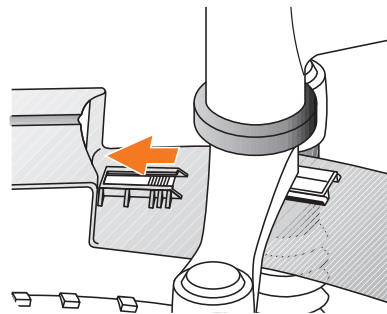

SLIDE-ON FEATURE

SLIDE-OFF FEATURE

- 1A: 31-35 mm
- 1B: 27-31 mm
- 1C: 23-27 mm
- 1D: 19-23 mm
- 1E: 15-19 mm

Max. tyre size
26" x 2,5 | 60 x 559

ATTENTION

Mind the minimum distance between tyre at full spring travel!

LIEFERUMFANG · SUPPLIED WITH:

- Konus · cone diameter 1 → 15 - 19 mm
- Konus · cone diameter 2 → 19 - 23 mm
- Konus · cone diameter 3 → 23 - 27 mm
- Konus · cone diameter 4 → 27 - 31 mm
- Konus · cone diameter 5 → 31 - 35 mm

EN. SHOCKBOARD

Fits almost all seat posts (max 38 mm). The angle is individually adjustable.