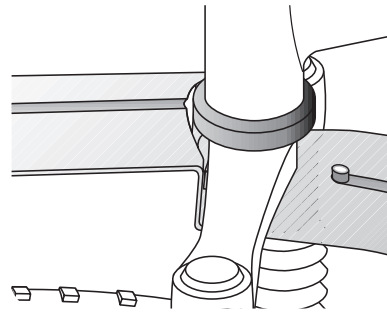

SLIDE-ON FEATURE

SLIDE-OFF FEATURE

- 1A: 31-35 mm
- 1B: 27-31 mm
- 1C: 23-27 mm
- 1D: 19-23 mm
- 1E: 15-19 mm

Max. tyre size
26" x 2,5 | 60 x 559

ATTENTION

Mind the minimum distance between tyre at full spring travel!

LIEFERUMFANG · SUPPLIED WITH:

- Konus · cone diameter 1 → 15 - 19 mm
- Konus · cone diameter 2 → 19 - 23 mm
- Konus · cone diameter 3 → 23 - 27 mm
- Konus · cone diameter 4 → 27 - 31 mm
- Konus · cone diameter 5 → 31 - 35 mm

EN. SHOCKBOARD

Fits almost all seat posts (max 38 mm). The angle is individually adjustable.