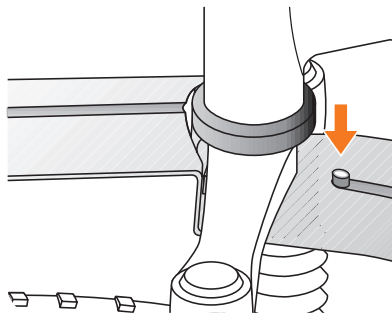

SLIDE-ON FEATURE

SLIDE-OFF FEATURE

- 1A: 31-35 mm
- 1B: 27-31 mm
- 1C: 23-27 mm
- 1D: 19-23 mm
- 1E: 15-19 mm

Max. tyre size
26" x 2,5 | 60 x 559

ATTENTION

Mind the minimum distance between tyre at full spring travel!

LIEFERUMFANG · SUPPLIED WITH:

- Konus · cone diameter 1 → 15 - 19 mm
- Konus · cone diameter 2 → 19 - 23 mm
- Konus · cone diameter 3 → 23 - 27 mm
- Konus · cone diameter 4 → 27 - 31 mm
- Konus · cone diameter 5 → 31 - 35 mm

EN. SHOCKBOARD

Fits almost all seat posts (max 38 mm). The angle is individually adjustable.